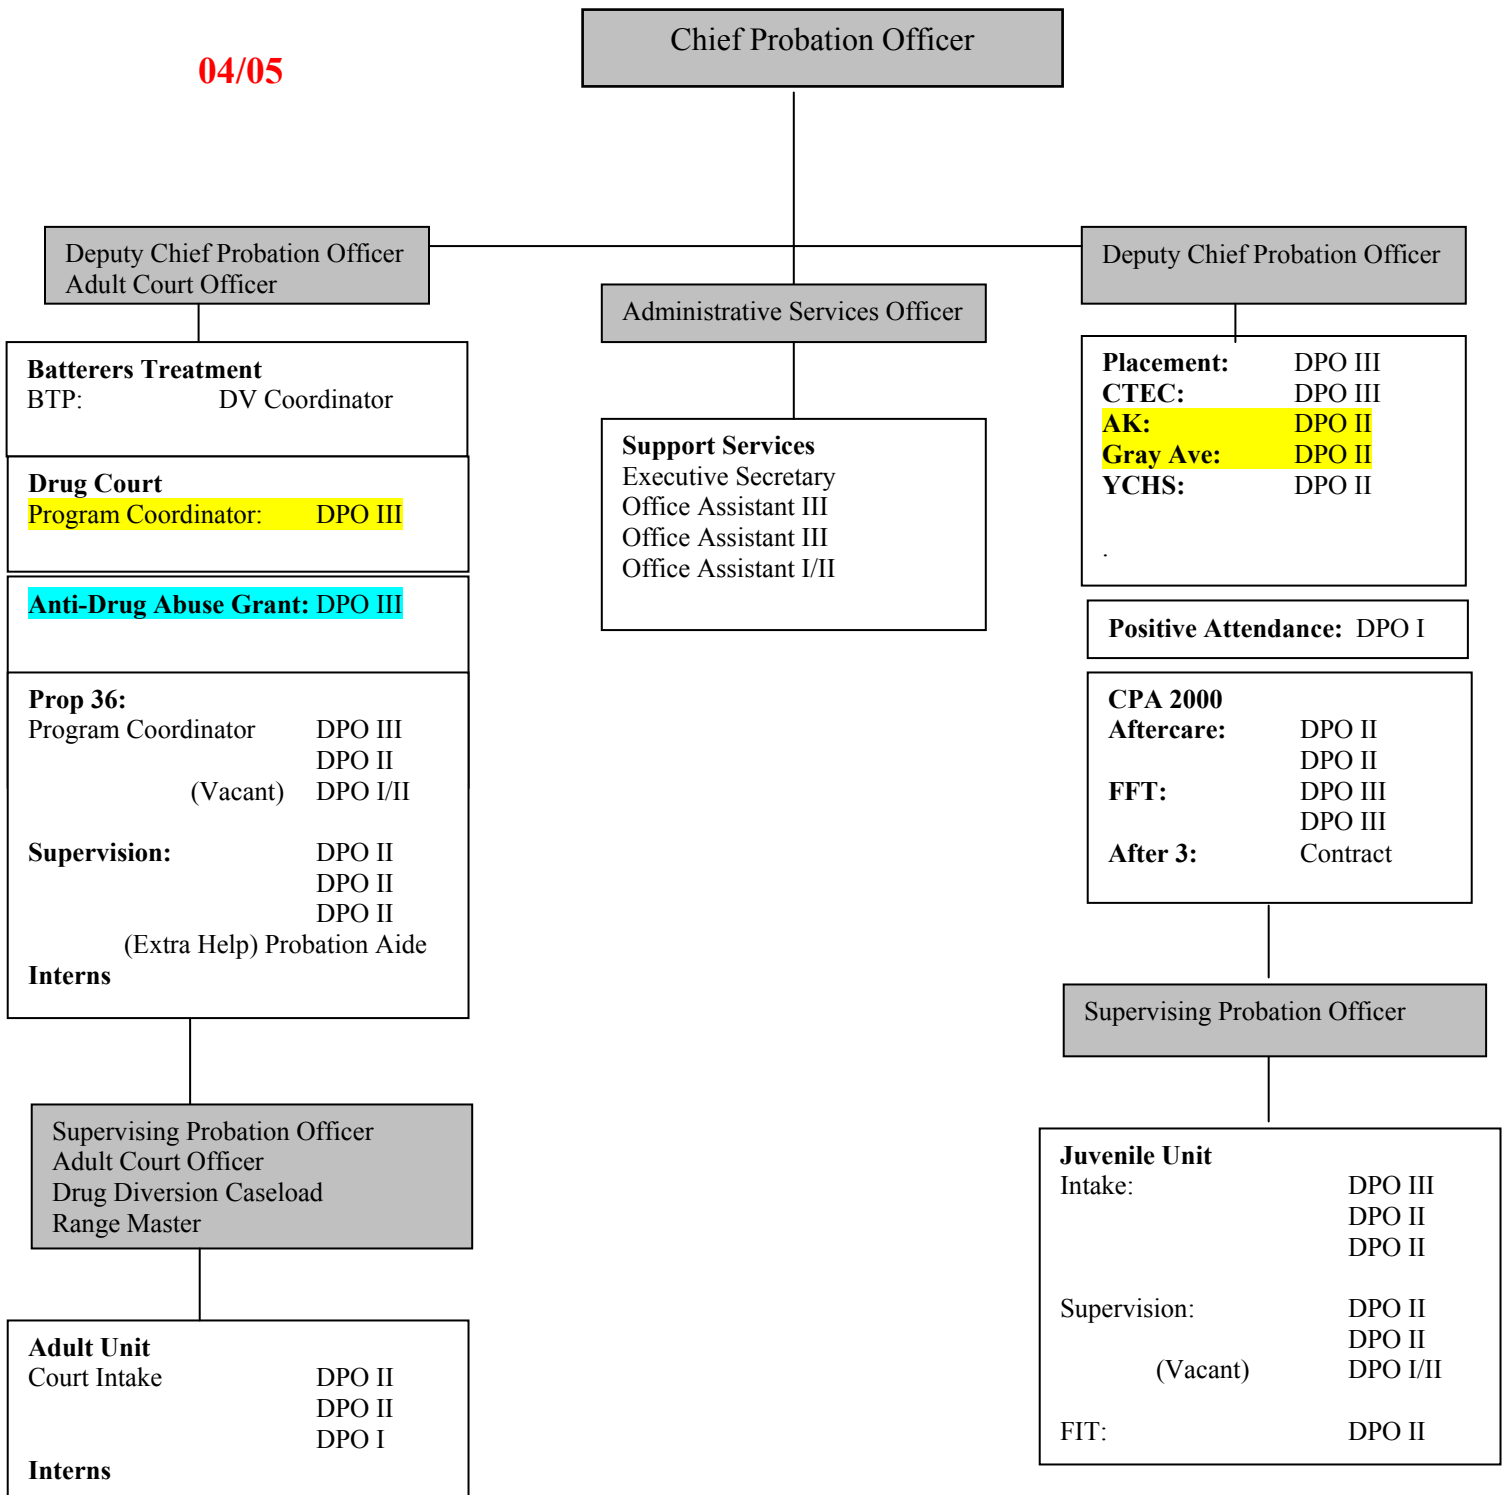

PROBATION DEPARTMENT STRUCTURE

04/05

Yellow positions are subject to renewal of grants.  
Blue highlighted position is not allocated to Probation.